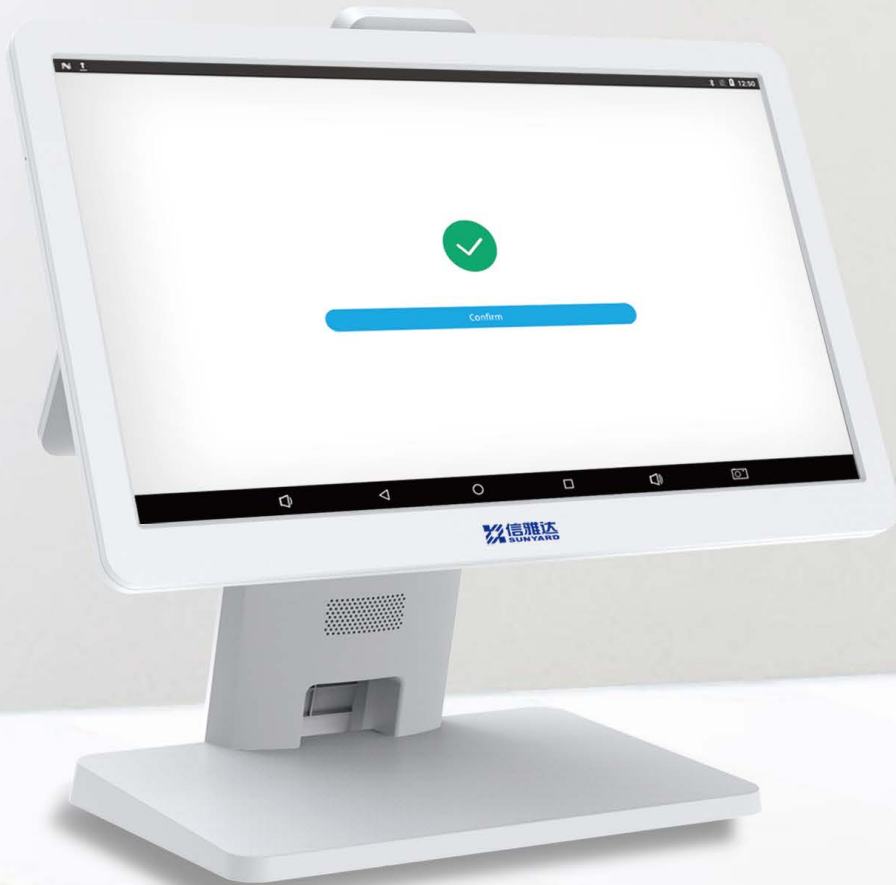

\$1000

Android Electronic Cash Register

Android
11.x O.S

Ultra
HD Display

Integrated
Scanning Module

Wi-Fi/Bluetooth
Ethernet Connection

3W
Hi-fi Speaker

HIGHLIGHTS

-  Ideal screen size optionally to optimize the work experiences
-  Keep your checkout secure and fast with technologically advanced 1D/2D scanning
-  The wide-angle design rotates for the perfect position
-  Bring all your business-accessory needs together with the conveniently placed ports
-  Pass over 25 reliability tests to safeguard your data with multi-layered security
-  Enjoy all-out performance, all-new streamlined experiences with upgraded system

SPECIFICATIONS

	Operating System	Android 11.x	
	Processor	ARM Quad-core 64-bit processor, 2.0 GHz	
	Memory	2GB RAM + 16GB ROM 4GB RAM + 32GB FLASH (optional) Micro SD (TF) card up to 128G	
	Main Display	15.6 inch TFT, 1366*768/1920*1080(optional) Multi-point capacitive touch screen	
	Customer Display	10.1 inch TFT, 1280*800(optional)	
	Communications	WiFi: 2.4 G, 802.11b/g/n, supports hotspot Bluetooth: supports BT4.2/LE, BT2.1/3.0, supports BLE Ethernet: 10/100M	
	Peripheral Ports	1 x Micro SD (TF) 1 x Micro USB 4 x USB Type-A 1 x RJ22	1 x RJ45 Ethernet port 1 x RJ11 cashbox port 1 x Headset port
	Scanning Module (Optional)	Supports 1D/2D code	
	Audio Output	Built-in 3W hi-fi speaker	
	Accessories (Optional)	External printer/scanning gun/MISPOS/cash box/PINpad, etc.	
	Physical Key	1 x ON / OFF key	
	Adapter	Input: AC 100-240V 50/60Hz, 0.6A Output: DC 12V/2.5A	
	Physical	L x W x H (mm): 380 x 257 x 338 Weight: 2.9kg	
	Environmental	0°C ~ 40°C Operating temperature -20°C ~ 70°C Storage temperature 10% ~ 90% Relative humidity, non-condensing	
	Certifications	CCC SRRC	